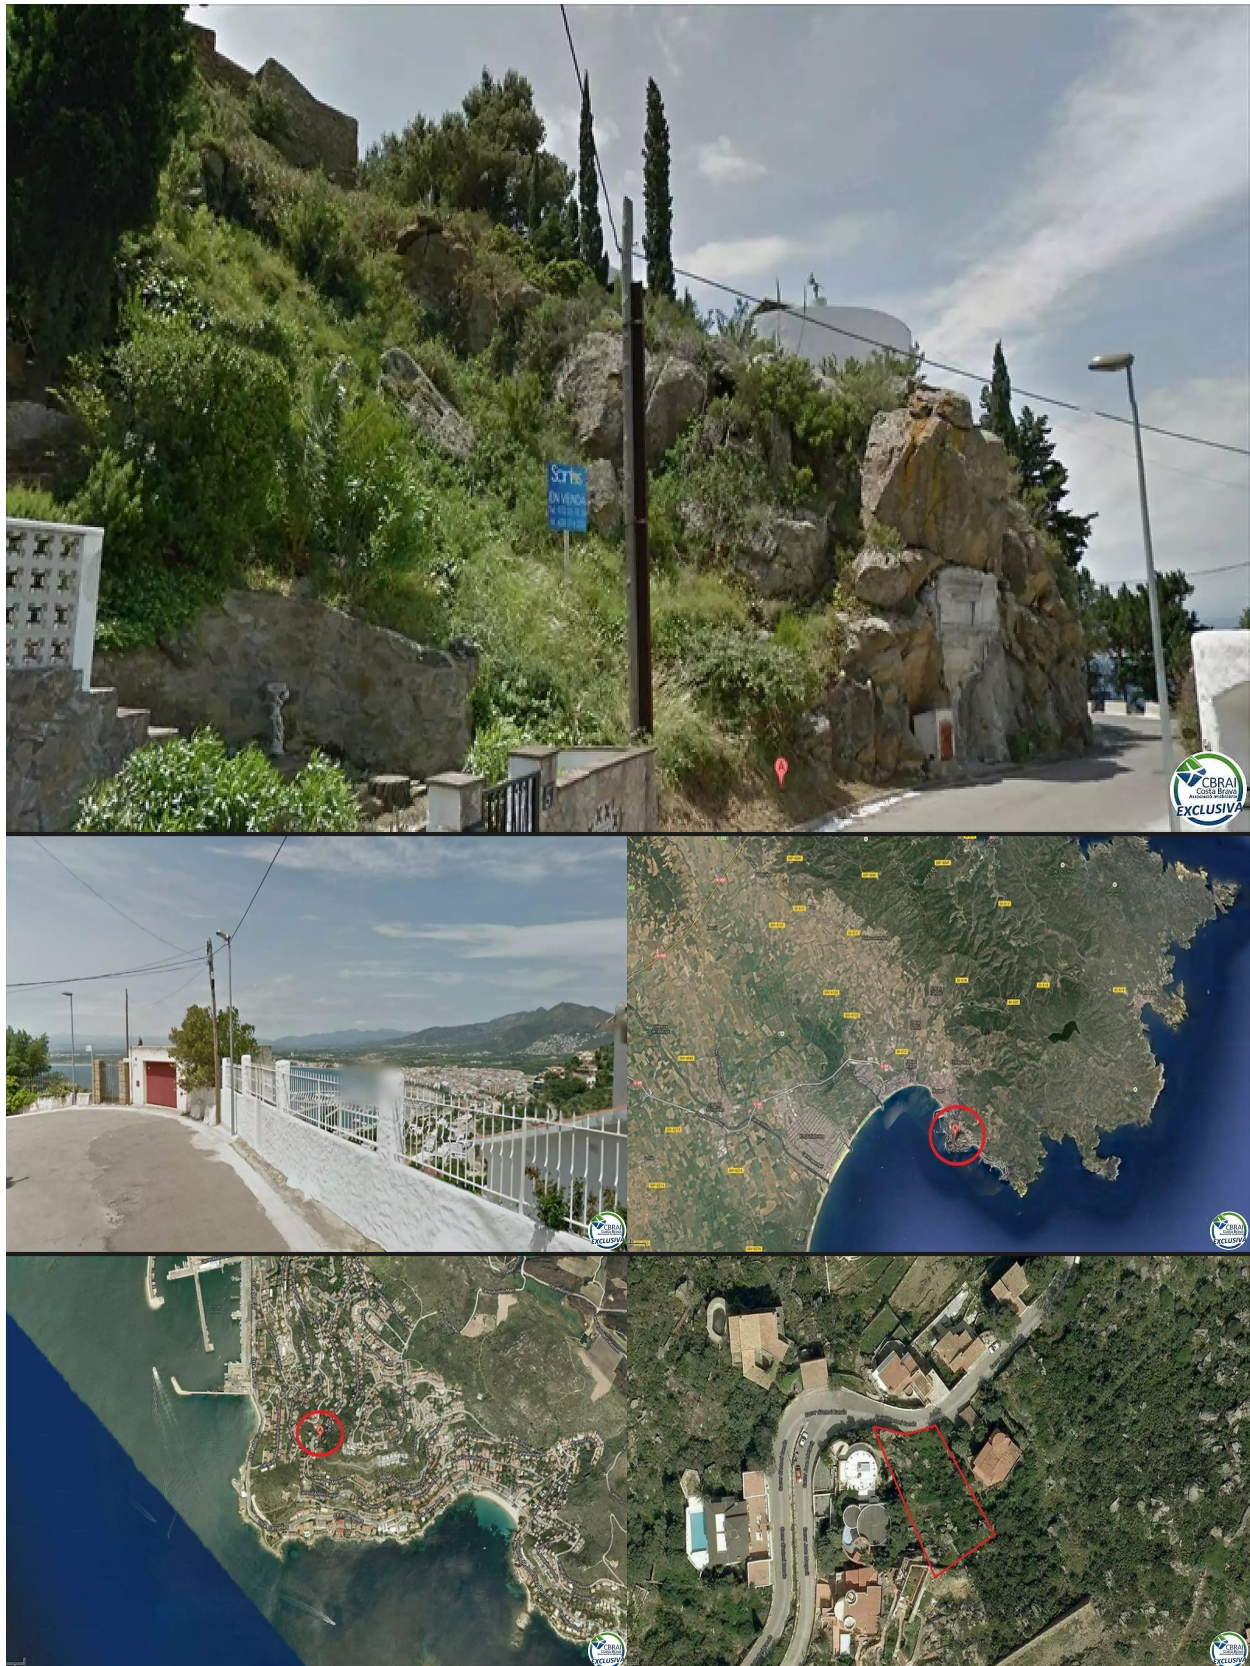

## Land in Puig Rom

**184.000 €**

Land located in Puig Rom of 630 m2.

Transaction:	Sale	Category:	Plot
Work category:	New construction	Situation:	Calle Antoni Canals, 59, Roses, Alt Empordà
Occup. cert.:		Condition:	

# RÊVE IMMO

Plot - Roses

EXPERT IMMOBILIER

ref. 15/58

Av. Rhode, 137, Roses  
17480 Roses, Girona

[www.reveimmoroses.com](http://www.reveimmoroses.com)  
[info@reveimmoroses.com](mailto:info@reveimmoroses.com)